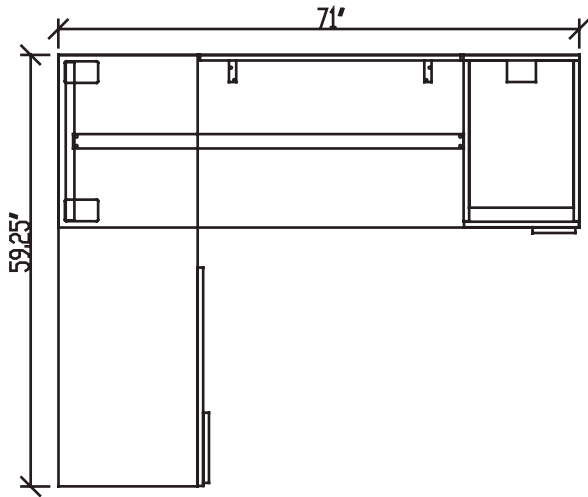

Workscape series

Layout # 1

WRK-WDLF2060CO-21 21" High Wide Drawer/Lateral File, Open Shelf Credenzas

WRK-2472WS Work Surface Top

100-WSB-54 Work Surface Stiffener Bar

WRK-24MWR-SL Metal 7" - Work Surface Riser

WRK-1624FPFFX-R Frestanding Pedestal - No Top

WRK-1436LMPS Laminate 1/2 Height Modesty Panel

Please refer to www.heartwood.ca for current finish options available for this series.