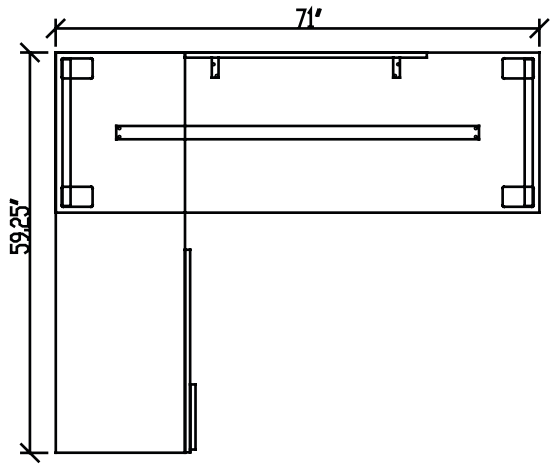

Workscape series

Layout # 2

WRK-WDLF2060CO-21 21" High Wide Drawer/Lateral File,
Open Shelf Credenzas

WRK-2472WS Work Surface Top

100-WSB-54 Work Surface Stiffener Bar

WRK-24MWR Metal 7" - Work Surface Riser

WRK-1436LMPS Laminate 1/2 Height Modesty Panel

WRK-24MVLEG Metal V-Leg

Please refer to www.heartwood.ca for current finish options available for this series.