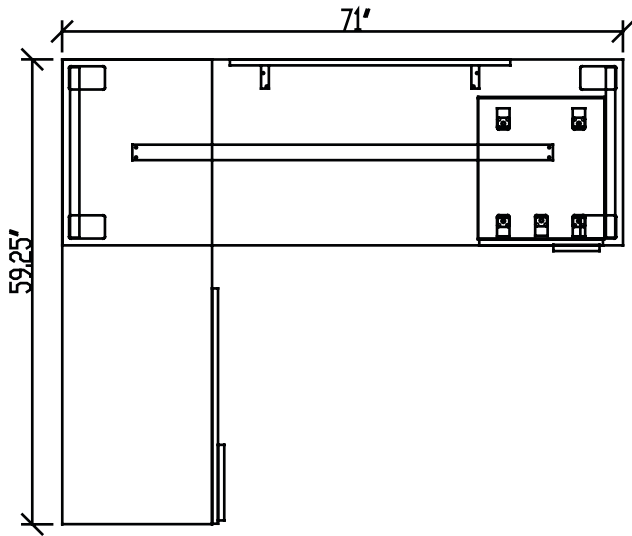

Workscape series

Layout # 3

WRK-WDLF2060CO-21 21" High Wide Drawer/Lateral File, Open Shelf Credenzas

WRK-2472WS Work Surface Top

100-WSB-54 Work Surface Stiffener Bar

WRK-24MWR-SL Metal 7" - Work Surface Riser

WRK-1436LMPS Laminate 1/2 Height Modesty Panel

WRK-24MVLEG-SL Metal V-Leg

WRK-1621MPF-R 21" Mobile Pedestal

WRK-MPEDCUSH Mobile Pedestal Seat Cushion

Please refer to www.heartwood.ca for current finish options available for this series.