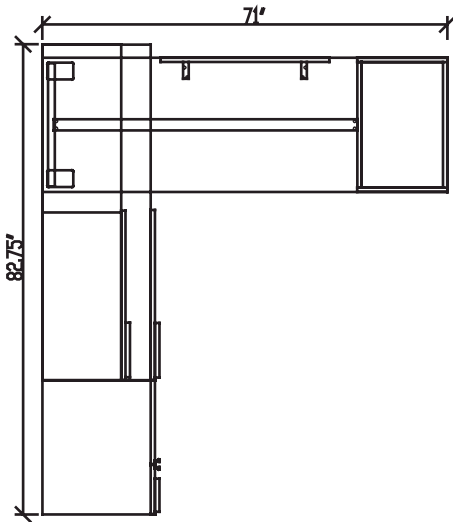

Workscape series

Layout # 7

WRK-7124WCSLF20-L	Wardrobe Cabinet/Storage over Lateral Files
WRK-WDLF2060CO-21	21" High Wide Drawer/Lateral File, Open Shelf Credenzas
WRK-2472WS	Work Surface Top
100-WSB-54	Work Surface Stiffener Bar

WRK-24MWR-SL	Metal 7" - Work Surface Riser
WRK-3660MHSD-L	Hutch W/ Metal Supports & Sliding Door - Handle Left
WRK-1430LMPS	Laminate 1/2 Height Modesty Panel - Suspended
WRK-1624BKX	Open Bookcase - No Top