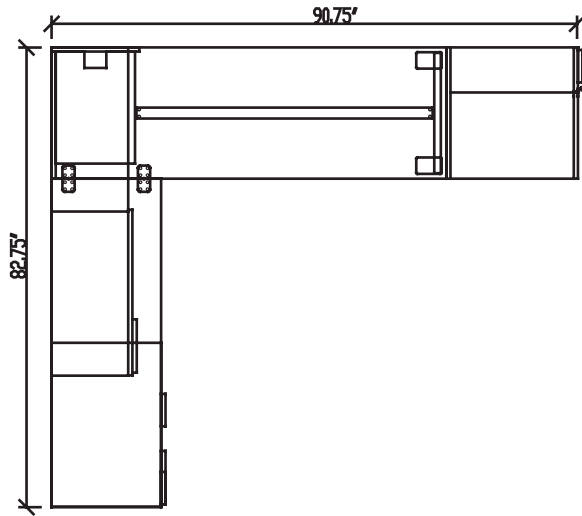

## Layout # 9

**WRK-2030UFLX**

Box/Box/File Lateral File Combo  
Units - Handles Left, No Top

**WRK-2060WS**

Work Surface Top

**WRK-WFBK**

Work Surface Flush Bracket Kit

**WRK-1624ESG-L**