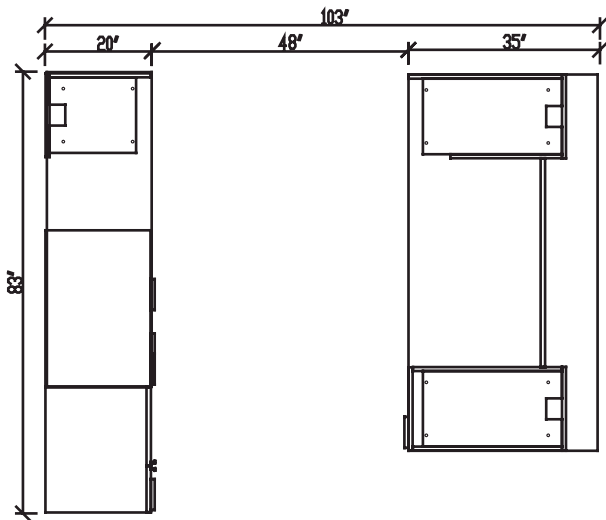

Workscape series

Layout # 12

WRK-7124WCSLF20-L-AGD

Wardrobe Cabinet/Turned Bookcase
Over Lateral Files w/ AGD doors

WRK-2060WS

Work Surface Top

WRK-2030UFLX

Box/Box/File Lateral File Combo
Units - Handles Left, No top

WRK-1620ESG-R

End Support Gable - Right

WRK-3672WS

Work Surface

WRK-1630SG-L

Storage Gable - Left

WRK-2140AGM

Aluminum Glazed Fixed $\frac{3}{4}$ Height
Modesty Panel