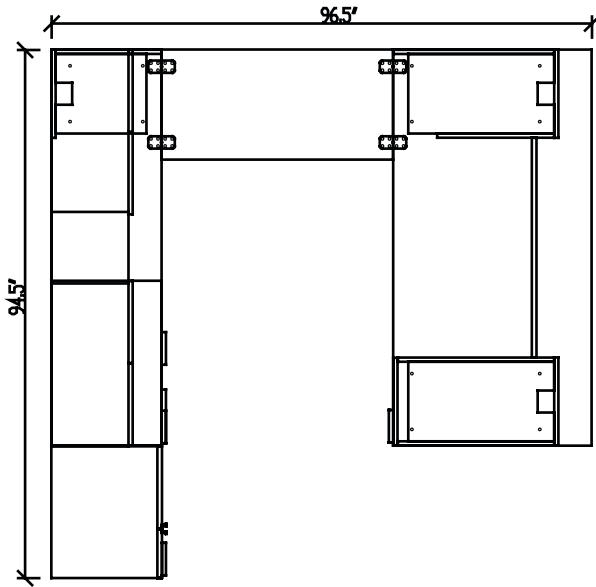

Workscape series

Layout # 13

WRK-7124WCSLF20-L-AGD

Wardrobe Cabinet/Storage Over Lateral Files with AGD Doors

WRK-2072WS

Work Surface Top

WRK-2030UFLX

Box/Box/File Lateral File Combo Units - Handles Left, No top

WRK-1620ESG-R

End Support Gable - Right

WRK-2872MHHD-AGD

Hutch w/ Metal Supports & Hinged AGD Doors

WRK-2042WS

Work Surface Top

WRK-WFBK x 2

Work Surface Flush Bracket Kit

WRK-3672WS

Work Surface Top

WRK-1630SG-L

Storage Gable - Left

WRK-2140AGM

Aluminum Glazed Fixed $\frac{3}{4}$ Height Modesty Panel

WRK-1630FPUFX-R

Freestanding Pedestal - Handles Right