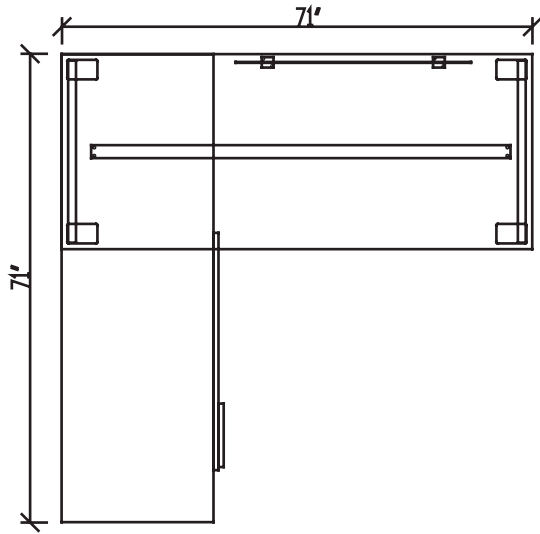

Workscape series

Layout # 16

WRK-SDC2472CO-21 Sliding Door Credenza - Handle Left

WRK-3072WS Work Surface Top

100-WSB-64 Work Surface Stiffener Bar

WRK-30MWR-SL Metal 7" - Work Surface Riser

WRK-30MVLEG-SL Metal V-Leg

WRK-1436PMPS Plexi $\frac{1}{2}$ Height Modesty Panel - Suspended

Please refer to www.heartwood.ca for current finish options available for this series.