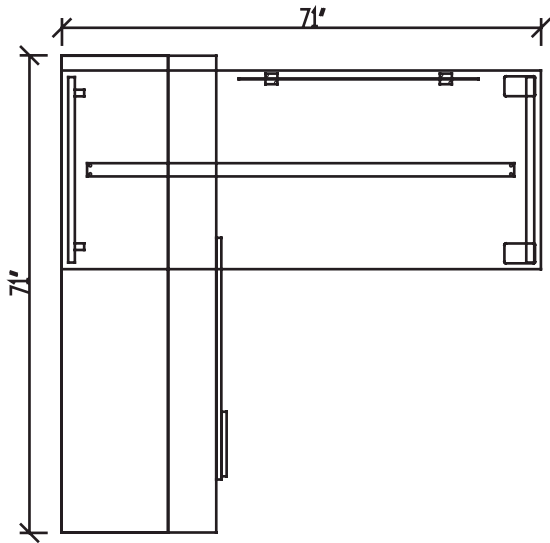

## Layout # 17

**WRK-SDC2472CO-21** Sliding Door Credenza - Handle Left

**WRK-3072WS** Work Surface Top

**100-WSB-64** Work Surface Stiffener Bar

**WRK-1672DTC** Desktop Cubbies

**WRK-30MWS-SL** Metal 7" - Work Surface Spacer