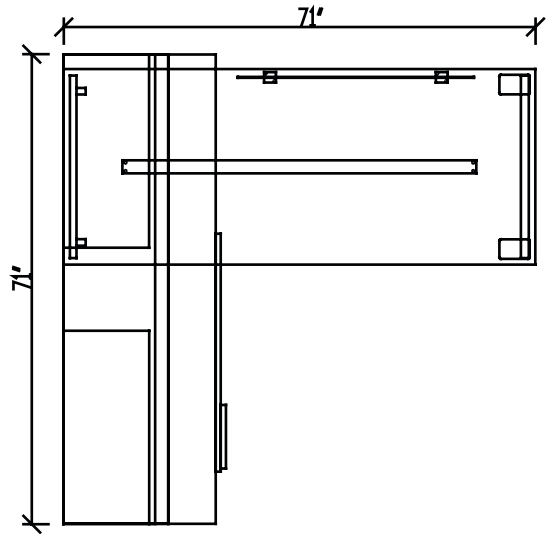

## Layout # 18

**WRK-SDC2472CO-21** Sliding Door Credenza - Handle Left

**WRK-1672DTC** Desktop Cubbies

**WRK-3072MHB** Hutch with Metal Supports & Plexi Bi-Pass Doors

**WRK-3072WS** Work Surface Top

**100-WSB-54** Work Surface Stiffener Bar

**WRK-30MWS-SL** Metal 7" - Work Surface Spacer

**WRK-30MVLEG-SL** Metal V-Leg

**WRK-1436PMPS** Plexi  $\frac{1}{2}$  Height Modesty Panel - Suspended

Please refer to [www.heartwood.ca](http://www.heartwood.ca) for current finish options available for this series.