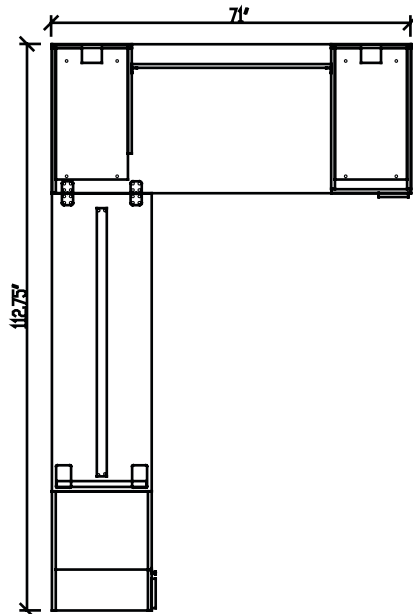

Workscape series

Layout # 23

WRK-7124WCTBKLF20-L Wardrobe Cabinet/Turned Bookcase
Over Lateral Files

WRK-2060WS Work Surface Top

100-WSB-52 Work Surface Stiffener Bar

WRK-WFBK Work Surface Flush Bracket Kit

WRK-1630FPUFX-R Freestanding Pedestal - Handles Right

WRK-20MVLEG-SL Metal V-Leg

WRK-1630SG-L Storage Gable Left

WRK-3072WS Work Surface Top

WRK-2140FMP Laminate $\frac{3}{4}$ Height Modesty Panel -
Fixed