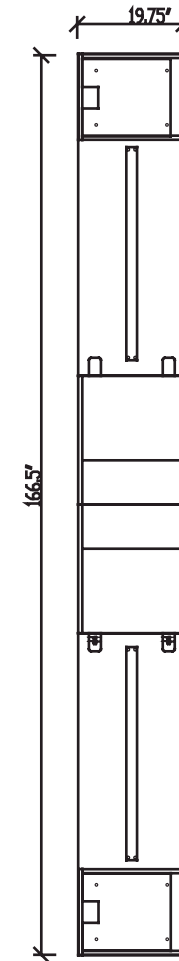

Workscape series

Layout # 25

WRK-1620FPUFX-L Freestanding Pedestal - Handles Left

WRK-2060WS x 2 Work Surface Top

WRK-WABK x 2 Work Surface Angle Bracket Kit

100-WSB-40 x 2 Work Surface Stiffener Bar

WRK-7124TBKWCLF20-R Turned Bookcase/Wardrobe Cabinet Over Lateral Files

WRK-1620FPUFX-R Freestanding Pedestal - Handles Right

WRK-7124TBKWCLF20-L Wardrobe Cabinet/Turned Bookcase Over Lateral Files

Please refer to www.heartwood.ca for current finish options available for this series.