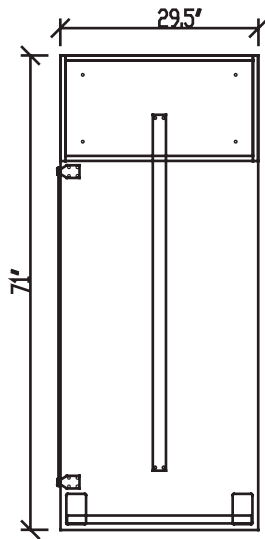

Workscape series

Layout # 26

WRK-30MVLEG-SL

Metal V-Leg

WRK-3072WS

Work Surface Top

100-WSB-52

Work Surface Stiffener Bar

WRK-1630BKX

Open Bookcase - No Top with
One Fixed Shelf

WRK-1448PMPS

Plexi $\frac{1}{2}$ Height Modesty Panel -
Suspended

WRK-1248PDP

Plexi Divider Panel

Please refer to www.heartwood.ca for current finish options available for this series.