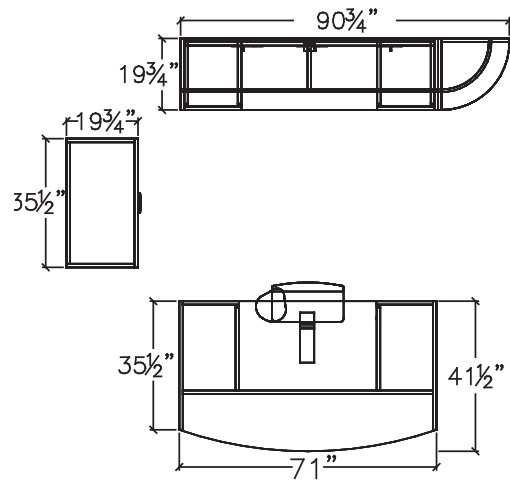

388 series

Layout #1

388-BF4272F

Double Pedestal Bow Top Desk

388-2036LF

Lateral File

388-2072-A

Freestanding Connector Top

388-19FPUFX

Freestanding - BBF - no top

388-19FPFFX

Freestanding Ped - FF - no top

388-3672HHD-AGM

Hutch W/ Aluminum Glazed Hinged Doors

388-3672TB

Tackboard for 72" Hutch