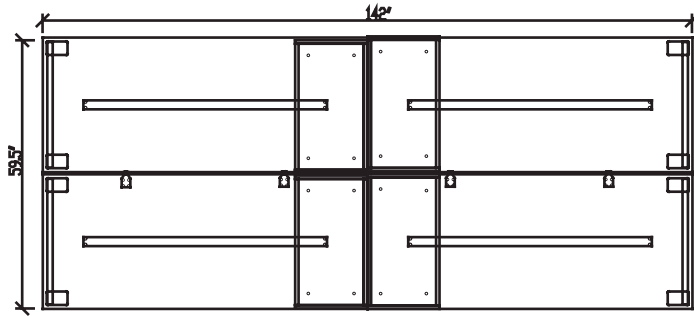

Workscape series

Layout # 28

WRK-30MVLEG-SL x 4 Metal V-Leg

WRK-3072WS x 4 Work Surface Top

100-WSB-52 x 4 Work Surface Stiffener Bar

WRK-1630BKX x 4 Open Bookcase - No Top with One Fixed Shelf

WRK-2836PMPDS x 2 Plexi Modesty Panel/Divider - Suspended