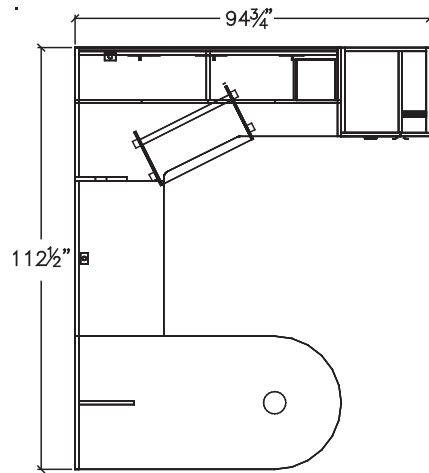

388 series

Layout #2

388-3672BTG

Bullet Tops w/ Gable + Leg

388-2442BR

Bridge Return - 24"

388-3672CM-B

Extended Corner Module

388-3672HHD

Hutch W/ Hinged Doors - 36" High

388-3672TB

Tackboard for 72" Hutch

388-1236VC

Vertical Cubby-hole

388-6524UFWR

Personal Wardrobe Storage - Right