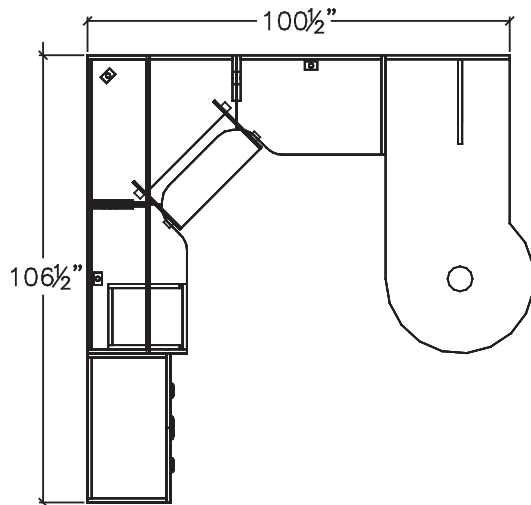

## Layout #3

**388-7236UFL** Storage Cabinet/Lateral Combo

**388-2436LC-CR-B** Left Connector - Cutback Right

**388-1836CM-C** Corner Module

**388-2436RC-CL-C** Right Connector - Cutback Left

**388-HPF** Hanging Box/File Pedestal