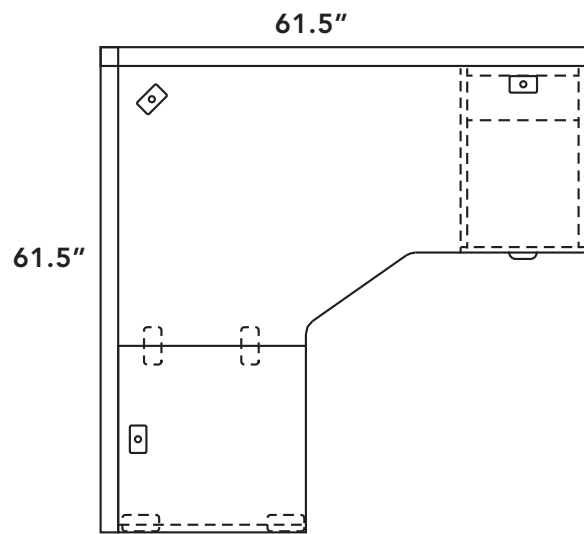

Framework series

Layout # 1

FRM-362460ECM	Extended Corner Module
FRM-2424WS	Work Surface
FRM-GF24	Full Gable
FRM-WFBK	Work Surface Flush Bracket Kit
FRM-1624FPUFX	Freestanding Box/Box/File Pedestal

HDL FRAMEWORK PANEL SYSTEM COMPONENTS

FRM-6066P	66" Tall Panel
FRM-3666P	66" Tall Panel
FRM-2466P	66" Tall Panel
FRM-66SQP-2W	Square 2-way Connecting Post
FRM-66PET	Panel End Trim x 2
FRM-PCK	Panel Connecting Kit

Please refer to www.heartwood.ca for current finish options available for this series.