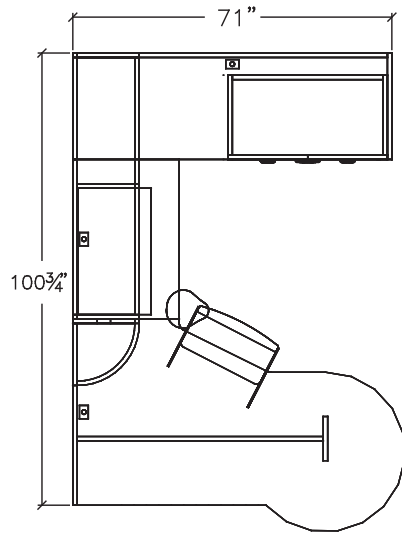

## Layout #4

**388-7242CMPTM**

Corner Module P-Top

**388-2436BR**

Bridge

**388-1860OSFD**

Overhead Storage w/ Flipper Doors

**388-1816OSCSL**

O.H. Storage Corner Shelf - Left

**388-2472CT-A**

Freestanding Connector Top

**388-1936UFLX**

Lateral File / BBF Combo - No Top

**100-KTM**

Keyboard Tray w/ Mouse Pad

Please refer to [www.heartwood.ca](http://www.heartwood.ca) for current finish options available for this series