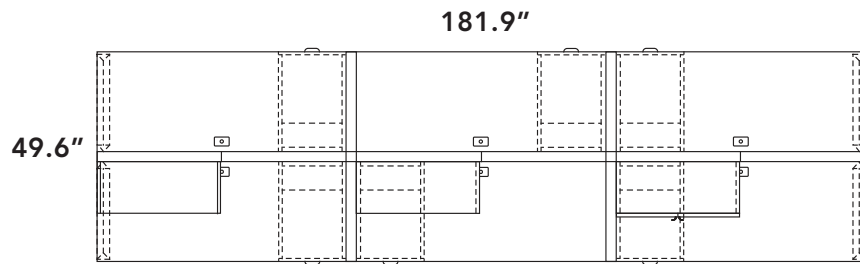

Framework series

Layout # 3

FRM-OSS30	Overhead Shelf
FRM-1530OSO	Open Overhead Storage
FRM-1530OSHD	Overhead Storage w/ Hinged Doors
FRM-2460WS x 6	Work Surface
FRM-ML24-L x 2	Metal Leg
FRM-ML24-R x 2	Metal Leg
FRM-1624FPUFX x 6	Freestanding Box/Box/File Pedestal

HDL FRAMEWORK PANEL SYSTEM COMPONENTS

FRM-3066P	66" Tall Panel x 3
FRM-3066GP	66" Tall Clear Glazed Panel x 3
FRM-2448P	48" Tall Panel x 4
FRM-66SQP-4W	Square 4-way Connecting Post x 2
FRM-66PET	Panel End Trim x 2
FRM-48PET	Panel End Trim x 4
FRM-PCK	Panel Connecting Kit x 3