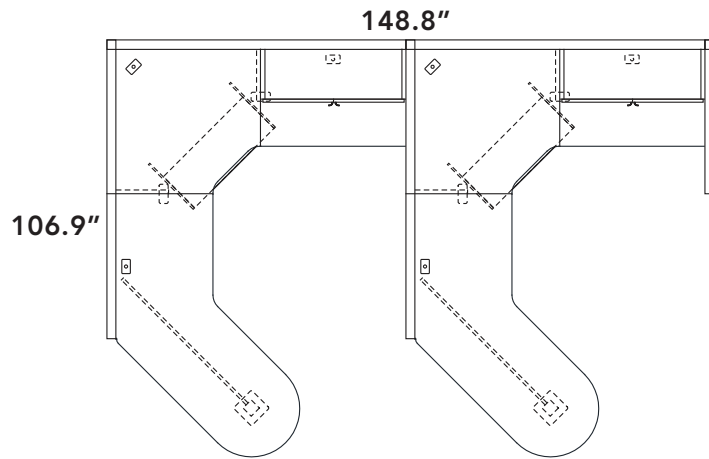

Framework series

Layout # 6

FRM-2436CM x 2 90° Corner Module

FRM-2436APM-2 x 2 Angled Peninsula Top

FRM-2436WS x 2 Work Surface

FRM-1536OSHD x 2 Overhead Storage w/ Hinged Doors

FRM-GH24 x 4 Half Gable

100-KD28 x 2 Keyboard Drawer

HDL FRAMEWORK PANEL SYSTEM COMPONENTS

FRM-3666P 66" Tall Panel x 7

FRM-3666GP 66" Tall Clear Glazed Panel x 2

FRM-66SQP-2W Square 2-way Connecting Post x 2

FRM-66SQP-3W Square 3-way Connecting Post

FRM-PCK Panel Connecting Kit x 4