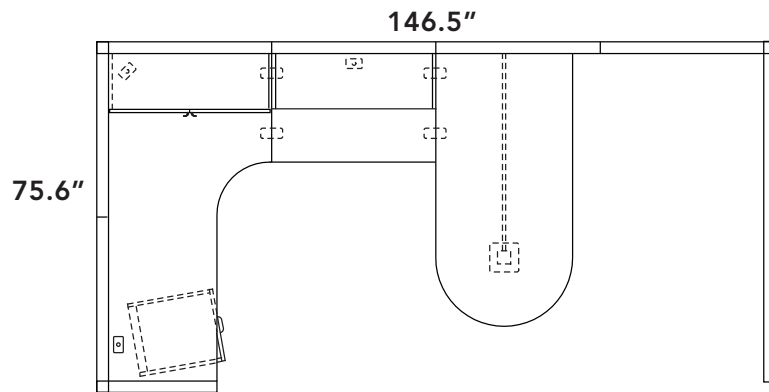

Framework series

Layout # 7

FRM-362472RECM Radiused Extended Corner Module

FRM-2436WS Work Surface

FRM-3060BTM-2 Bullet Top

FRM-1622MPF Mobile Box/File Pedestal

FRM-MPEDCUSH Mobile Pedestal Cushion

FRM-1536OSHD Overhead Shelf w/ Hinged Doors

FRM-WFBK x 2 Work Surface Flush Bracket Kit

FRM-OSS36 Overhead Shelf

HDL FRAMEWORK PANEL SYSTEM COMPONENTS

FRM-2466GP 66" Tall Clear Glazed Panel

FRM-3666GP 66" Tall Clear Glazed Panel x 2

FRM-3666P 66" Tall Panel x 4