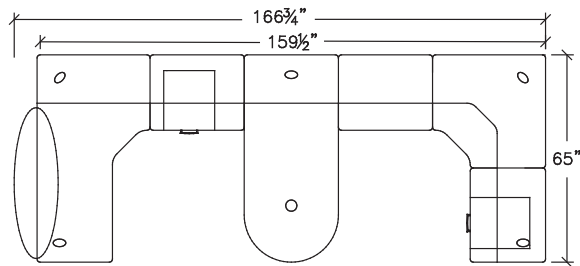

850 series

Layout #1

850-6636CM Extended Corner Module

850-2430CC (X2) Centre Connector

850-3066BTGM-C Centre Bullet Top w/ Modesty

850-2436CM Corner Module

850-2430RC Right Connector

850-4166HHD Hutch W/ Hinged Doors

850-4160HHD Hutch W/ Hinged Doors

850-4136CH Corner Hutch

850-4130HHD Hutch W/ Hinged Doors

850-MPUF (X2) Mobile BBF Ped

OUT-12POST (X2) 12" High Post

OUT-1236PYP 12" x 36" Polycarbonate Panel w/Rails

OUT1-1248ETOP Elliptical Top