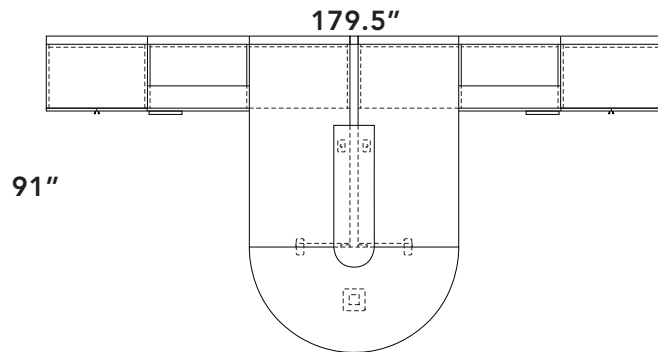

Framework series

Layout # 15

FRM-3060WS x 2 Work Surface

FRM-3030HM Half Moon Top

FRM-1236DTA D Transaction Top

FRM-GH30 x 2 Half Gable

FRM-OSS30 x 2 Overhead Shelf

WRK-WDLF2060CO-21 21" High Wide Drawer/Lateral File, Open Shelf Credenza

WRK-CO2060WDLF-21 21" High Open Shelf, Wide Drawer/Lateral File Credenza

388-4730C-20 x 2 Mid Height Cabinet

HDL FRAMEWORK PANEL SYSTEM COMPONENTS

FRM-3066P 66" Tall Panel x 4

FRM-3066GP 66" Tall Clear Glazed Panel x 2