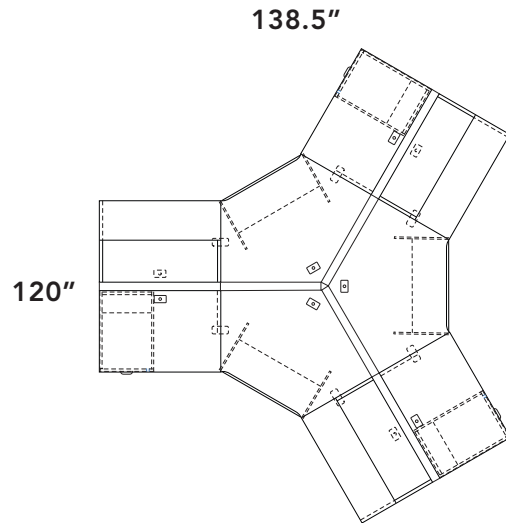

Framework series

Layout # 12

FRM-2430AC120 x 3 120° Angled Corner

FRM-2436WS x 6 Work Surface

FRM-1624FPUFX x 3 Freestanding Box/Box/File Pedestal

FRM-GF24 x 3 Full Gable

FRM-GH24 x 6 Half Gable

FRM-OSS36 x 3 Overhead Shelf

100-KD28 x 3 Keyboard Drawer

HDL FRAMEWORK PANEL SYSTEM COMPONENTS

- FRM-3066GP** 66" Tall Clear Glazed Panel x 3
- FRM-3666P** 66" Tall Panel x 3
- FRM-PCK** Panel Connecting Kit x 3
- FRM-66PET** Panel End Trim x 3
- FRM-66TRP-3W** Triangle 3-way Connecting Post