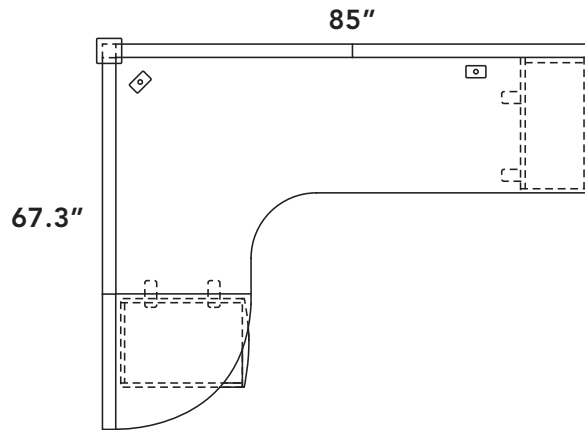

## Layout # 20

<b>FRM-422472RECM</b>	Extended Corner Module
<b>FRM-2424QR</b>	Quarter Round Top
<b>FRM-WFBK</b>	Overhead Storage w/ Hinged Doors
<b>FRM-WABK</b>	Work Surface Angle Bracket Kit
<b>100-MMPUF</b>	Metal Mobile Pedestals - Full Carton
<b>388-4712MCL24-R</b>	Mid Height Closet Cabinet

### HDL FRAMEWORK PANEL SYSTEM COMPONENTS

<b>FRM-4248P</b>	48" Tall Panel x 3
<b>FRM-2448P</b>	48" Tall Panel
<b>FRM-PCK</b>	Panel Connecting Kit x 2
<b>FRM-48SQP-2W</b>	Square 2-way Connecting Post
<b>FRM-48PET</b>	Panel End Trim x 2
<b>FRM-CLG-FD1</b>	Ceiling Feed Set