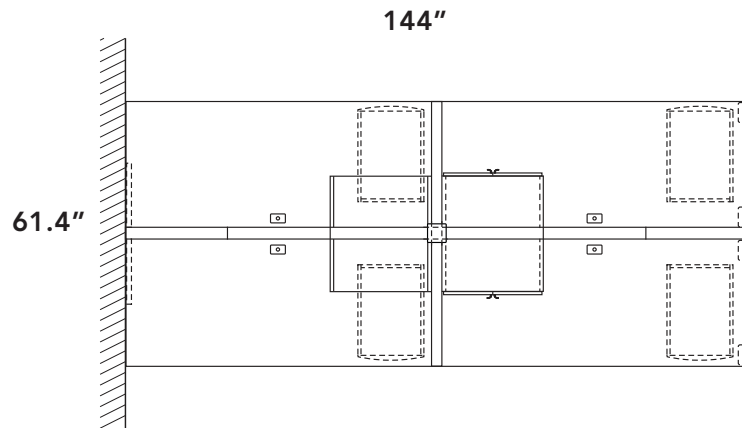

Framework series

Layout # 19

FRM-3072WS x 4	Work Surface
FRM-1524OSO x 2	Open Overhead Storage
FRM-1524OSHD x 2	Overhead Storage w/ Hinged Doors
FRM-WB15-R	Work Surface Brackets
FRM-WB15-L	Work Surface Brackets
388-GF30 x 2	Full Gable
100-MMPUF x 4	Metal Mobile Pedestals - Full Carton

HDL FRAMEWORK PANEL SYSTEM COMPONENTS	
FRM-2466GP	66" Tall Clear Glazed Panel x 4
FRM-2466P	66" Tall Panel x 2
FRM-3066P	66" Tall Panel x 2
FRM-PCK	Panel Connecting Kit x 4
FRM-66PET	Panel End Trim x 3
FRM-66SQP-4W	Square 4-way Connecting Kit
FRM-CLG-FD1	Ceiling Feed Set
FRM-FWMB	Flush Wall Mount Bracket Set