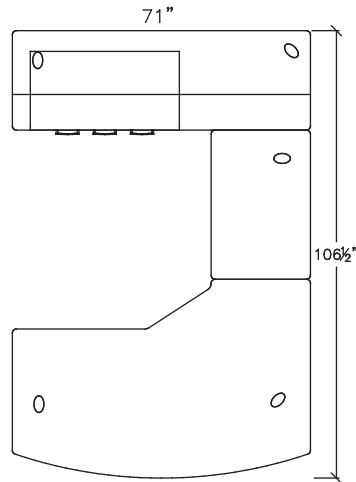

850 series

Layout #3

850-2472CDL

Corner Desk - Left

850-2436CC

Centre Connector

850-B4872CM

Right Extended Bowtop CM