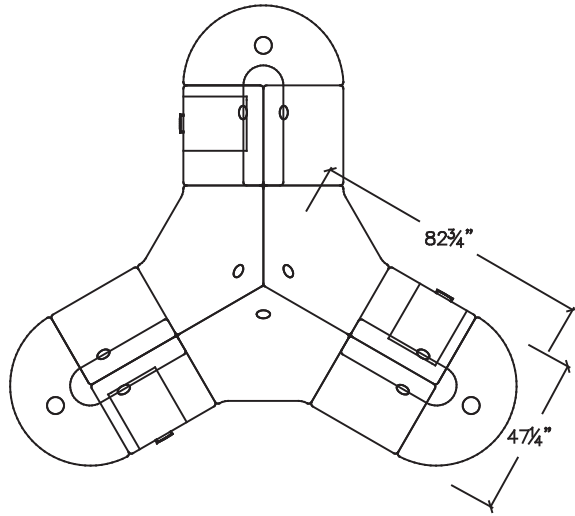

850 series

Layout #4

850-2430AC120 (X3) 120° Angled Corner

850-2430LC (X3) Left Connector

850-2430RC (X3) Right Connector

850-2448HM (X3) Half Moon Top

OUT-12POST (X6) 12" high Post

OUT-24POST (X6) 24" high Post

OUT-1230TBP (X6) Tackboard Panel

OUT-1230PYP (X3) Polycarbonate Panel

OUT-2472TBP 24" Tackboard Panel

OUT-1236TOP-B (X3) Bullet Transaction Top

Please refer to www.heartwood.ca for current finish options available for this series