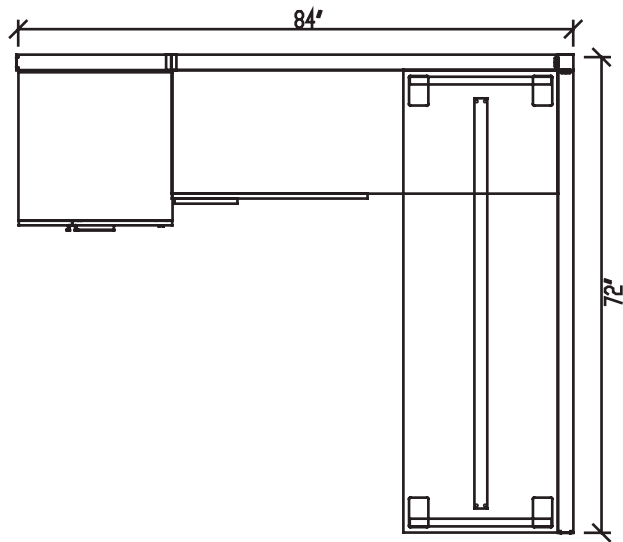

Workscape series

Layout # 31

WRK-5724CUFWL-24 Closet Storage

WRK-WDLF2060CO-21 Wide Drawer/Lateral File, Open Shelf
Credenzas

WRK-2472WS Worksurface Top

100-WSB-64 Worksurface Stiffener bar

WRK-24MWR-SL Metal 7" Worksurface Riser

WRK-24MVLEG-SL Metal V-Leg

HDL FRAMEWORK PANEL SYSTEM COMPONENTS

FRM-6066P 66" Tall Panel
FRM-2466P 66" Tall Panel
FRM-7266P 66" Tall Panel
FRM-66SQP-2W Square 2-way Connecting Post
FRM-66PET x 2 Panel End Trim
FRM-PCK Panel Connecting Kit