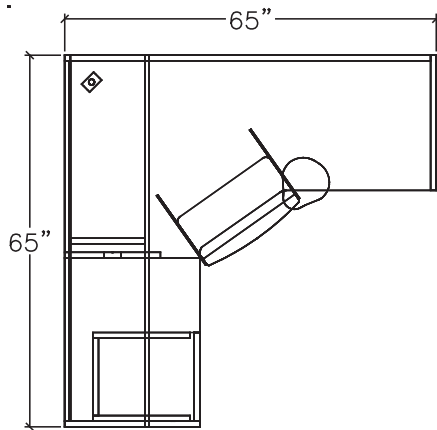

388 series

Layout #5

388-2430RS

Return Shell

388-3666CM-B

RH Extended Corner Module

388-HPF

Hanging Box/File Pedestal

388-3666H

Open Hutch - 36" H

388-3666TB

Tackboard for 66" Hutch

100-KD28

Keyboard Drawer 28"

Please refer to www.heartwood.ca for current finish options available for this series