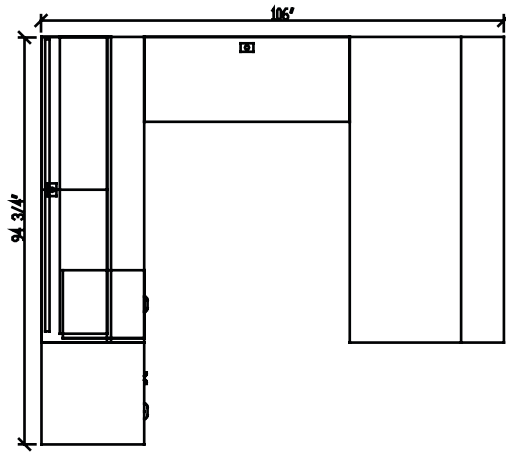

388 series

Layout # 15

388-6524CUFWL-24 Wardrobe Storage

388-19FPFFX Freestanding Pedestal - No Top

388-2472CT-A Connector Top

388-3672HFD Hutch with Flipper Doors

388-7204HC Horizontal Cubby-Hole

388-3672TB Tackboard

388-2048BR Bridge Shell

388-3672DS Desk Shell

Note: Non handed. Can be configured left or right.
Please refer to www.heartwood.ca for current finish options available for this series.