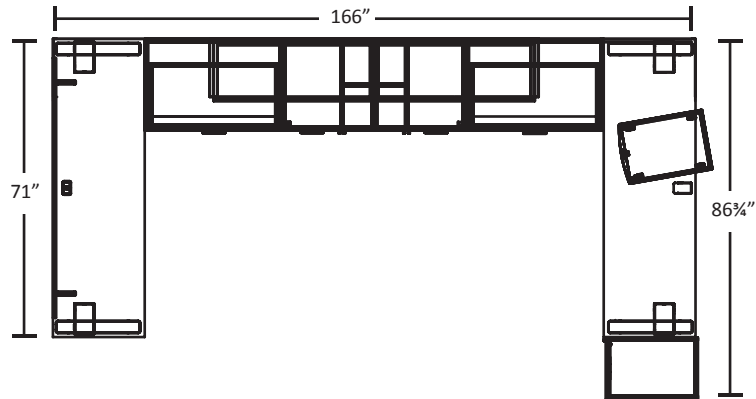

388 series

Layout # 18

388-2436LF x 2	Double Door Cabinet
100-MMPUF	Metal Mobile Pedestal
388-1842OS x 2	Open Overhead Storage
388-1842OSHD x 2	Overhead Storage with Hinged Doors
388-4716COF-F	Single Door/Shelf/File Drawer Cabinet

388-4724CFWL-AGD	Cabinet File Wardrobe - Left with AGD
388-4724CFWR-AGD	Cabinet File Wardrobe - Right with AGD
APO-E1-2460DS x 2	Height Adjustable Electric Desk Shell
APO-E1-MP60	Modesty Panel
100-1300WM	Floor Wire Management