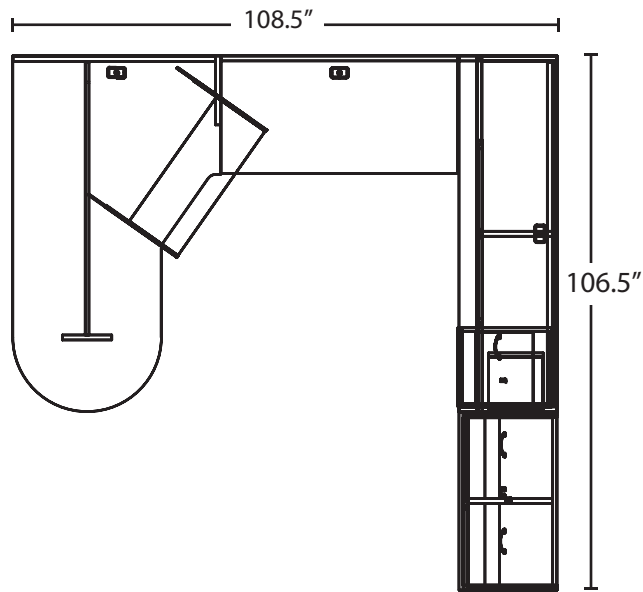

388 series

Layout # 16A

388-7242CMBTM

Corner Module Bullet

388-2448BR

Bridge Return

388-2072UF

Single Right Pedestal Credenza

388-3672HHD-AGD

Hutch w/ Aluminum Glazed Hinged Doors

388-3672TB

Tackboard

388-1236VC

Vertical Cubby-Hole

388-1936DCX

Cabinet - Drawers over Doors - No Top