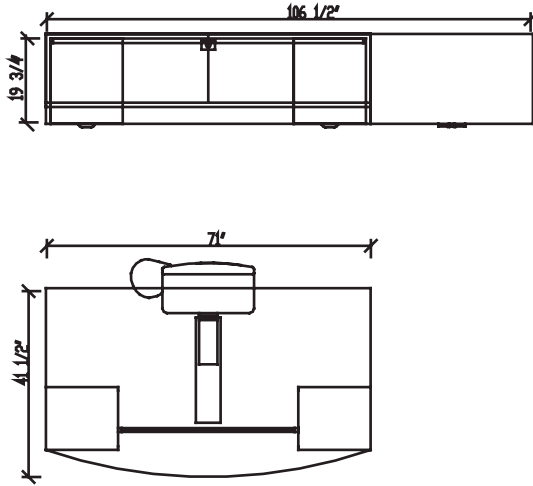

388 series

Layout # 11

388-SB4272DS-AGM Bow Top Desk Shell w/ Glazed MP

388-2072CT-A Freestanding Connector Top

388-19FPUFX Freestanding Pedestal - No Top

388-19FPFFX Freestanding Pedestal - No Top

388-3672HHD-AGD Hutch w/ Auminum Glazed Hinged Doors

388-3672TB Tackboard

100-AKTM Articulating Keyboard Tray

388-6536CLF Storage Cabinet/Lateral File

Note: Non handed. Can be configured left or right.
Please refer to www.heartwood.ca for current finish options available for this series.