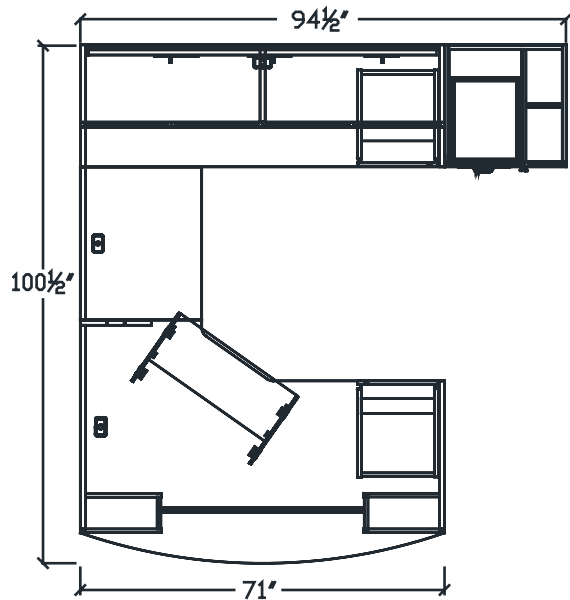

388 series

Layout # 12A

388-SB4872CMD-AGM

Extended Right Bow Top Corner Module
Desk w/ Extended Peds

388-2436BR

Return Bridge

388-2072FF

Single Right Pedestal Credenza

388-3672HHD-AGD

Hutch w/ Aluminum Glazed Hinged Doors

388-3672TB

Tackboard

388-6524UFWR-AGD

Wardrobe Storage w/ Aluminum Glazed
Hinged Doors

100-KD28

Keyboard Drawer