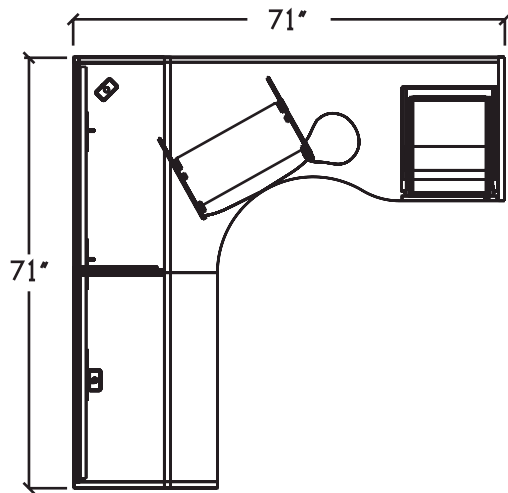

# 388 series

## Layout # 13A

388-3672CMJ J Top Corner Module

388-2436RS Return Shell

388-HPF Hanging Pedestal

388-3672H Open Hutch

388-3672TB Tackboard

100-KTM Keyboard Tray

**Note:** For Layout 13B replace 388-3672CMJ with 388-7236CMJ.  
Please refer to [www.heartwood.ca](http://www.heartwood.ca) for current finish options available for this series.