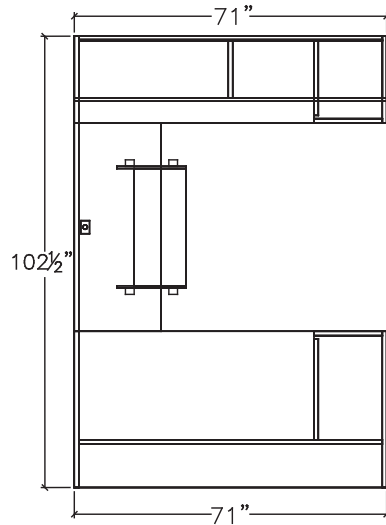

388 series

Layout #6

388-F3672

Single Left Pedestal Desk

388-2048BR

Bridge Return

388-2072F

Single Right Pedestal Credenza

388-3672HHD

Hutch W/ Hinged Doors - 36" High

388-3672TB

Tackboard for 72" Hutch

100-KD28

Keyboard Drawer 28"

Please refer to www.heartwood.ca for current finish options available for this series