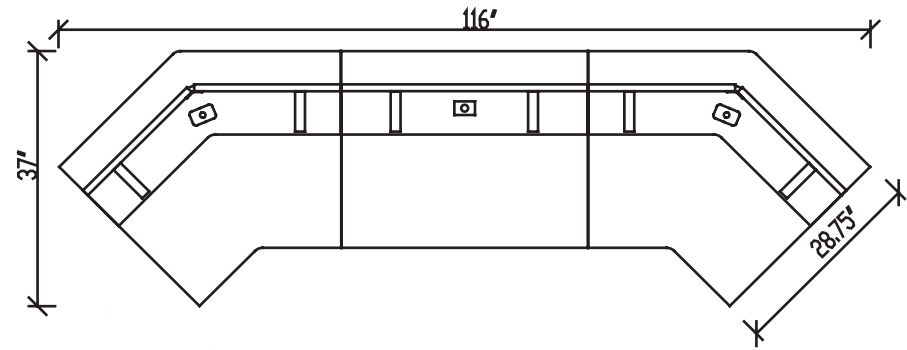

Reception series

Layout # 7

388-G2424NACW x 2 Neo-angle Corner Wedge

388-2436CT-CGC 24" Gallery Connector

388-1236GT Gallery Top

388-1224NAGTW x 2 Neo-angle Gallery Wedge Transaction Top

Please refer to www.heartwood.ca for current finish options available for this series.