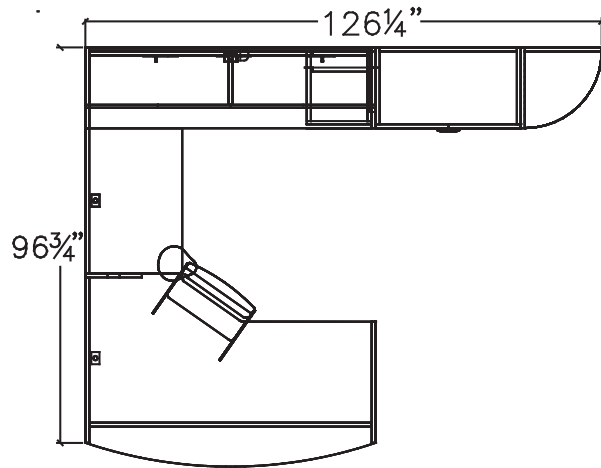

388 series

Layout #7

388-B7248CMD

Bow Front Corner Module Desk

388-2436BR

Bridge

388-2072CT-A

Freestanding Connector Top

388-3672HHD-AGD

Hutch W/ Hinged Doors - 36" High

388-3672TB

Tackboard for 72" Hutch

388-19FPUFX

Freestanding BBF Pedestal - No Top

388-6536CLF-AGD

Tall Cab/Lat File W/ Aluminum Glazed Doors

388-6520CSR

Freestanding Corner Shelf Right

100-KD28

Keyboard Drawer 28"

Please refer to www.heartwood.ca for current finish options available for this series