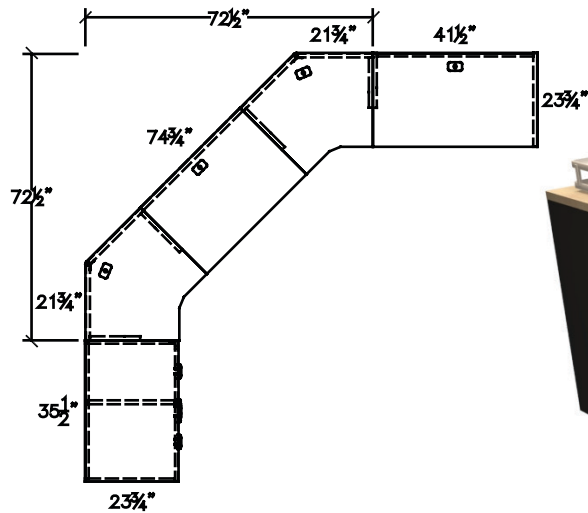

388 series

Layout # 22

388-2424NACW x 2 Neo-Angle Corner Wedge

388-2436BR Bridge Return

388-2442CT-B Connector Top

388-2436UFL Right Lateral File Credenza

Note: Non handed. Can be configured left or right.
Please refer to www.heartwood.ca for current finish options available for this series.