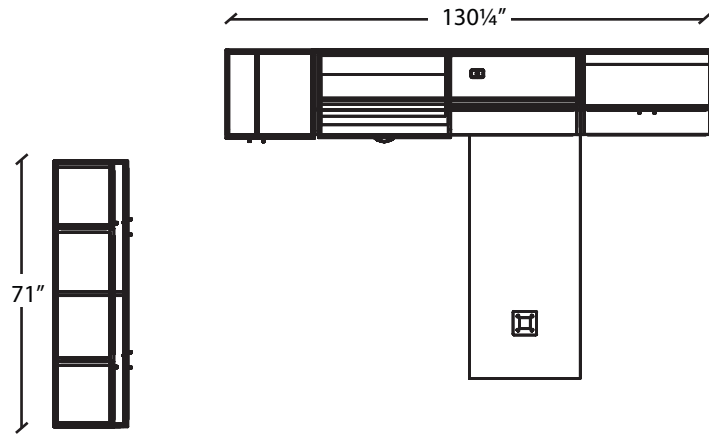

## Layout # 30

600-3066RBT	Rectangular Bullet Top
600-2436CO	Open Cabinet
600-4836DTC	Desktop Cabinet
600-1872OSFD-V	Overhead Storage - Flipper Door with Valence
600-2472CT-A	Connector Top with A-Gables
600-1936OLFX	Open Lateral File Storage - No Top