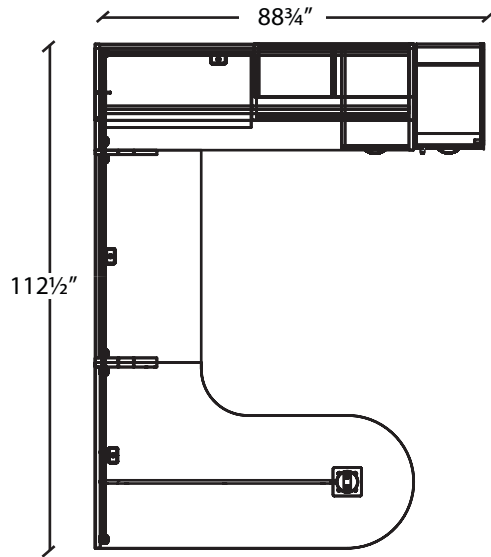

600 series

Layout # 31

600-8442RCMBTM5 Corner Module Bullet with 5" Leg

600-2448CT-C Connector Top with C-Gables

600-2472UF Single Right Pedestal Credenza

600-1872OSFD-V Overhead Storage - Flipper Door with Valence

600-7216COF-R-24 Storage Cabinet

600-1836VC Vertical Cobby-Hole - Designed to Fit in Hutches

OUT-1824TBP-F Tackboard Panel

OUT-1848PYP-F Polycarbonate Panel

OUT-1242PYP Polycarbonate Panel

OUT-18POST x 5 Outlines Post