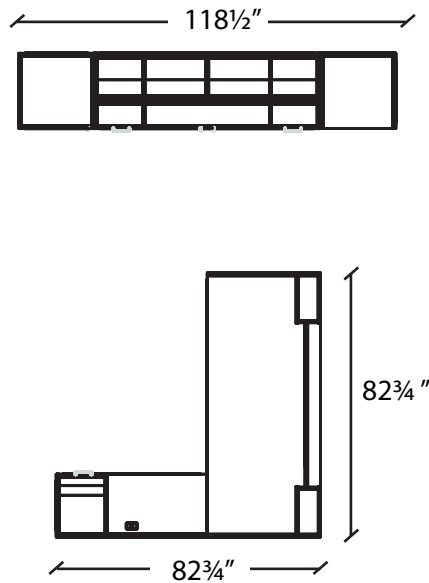

600 series

Layout # 32

600-S3672DS-AGM Straight Desk Shell with Extended Pedestals

600-2448UF Pedestal Return

600-7724CLC-L-24 Single Door Closet Cabinet

600-UF2472CFF Credenza

600-1872OSHD-V-AGD-FR Overhead Storage - Hinged AGD Doors with Valence

600-7724SCSR Freestanding Square Corner Shelves

920-R54 53 1/4" Round Top

900-CROSS36 Cross Base

Please refer to www.heartwood.ca for current finish options available for this series.