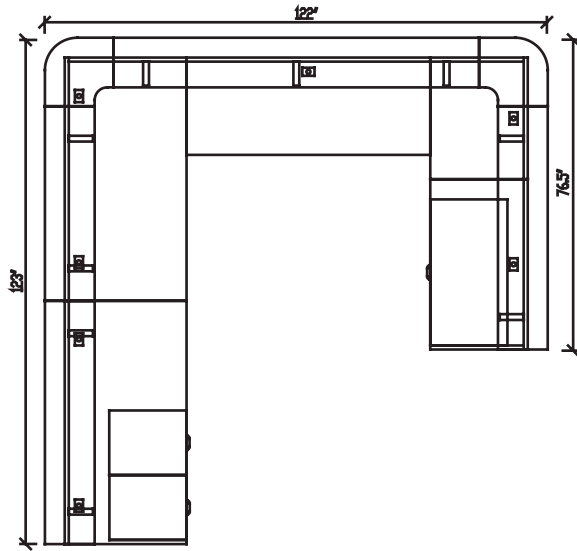

Reception series

Layout # 3

388-3060CT-AGC Gallery Connector - Left Hand

388-3060CT-CGG Gallery Connector - Right Hand

388-2460CT-CGC Gallery Connector - Tall Back

388-2430CT-GGC Gallery Connector - Left Hand

388-2442CT-CGG Gallery Connector - Right Hand

388-1260GT x 2 Gallery Top

388-1248GT Gallery Top

388-17.517-5RCI x 2 Radius Corner Insert

388-1290GT Gallery Top

388-1936LFX Lateral File - No Top

388-19FPUX Freestanding Pedestal - No Top