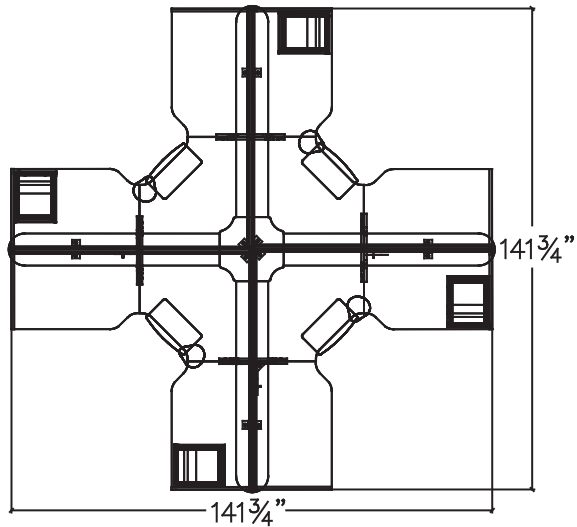

388 series

Layout #8

388-2436LC-CR-AGC (X4) Left Connector - Cutback Right W/ Gallery Back

388-1836CM-CGMC (X4) Corner Module W/ 1Gallery Back Left

388-2436RC-CL-B (X4) Right Connector - Cutback Left

388-1261BGT (X4) Bullet Gallery Top

388-1271TB (X8) Tackboard

388-2212QUADTOP 4 Way Top

388-HPF (X4) Hanging B/F Ped

100-KTM (X4) Keyboard Tray W/ Mouse Platform

Please refer to www.heartwood.ca for current finish options available for this series