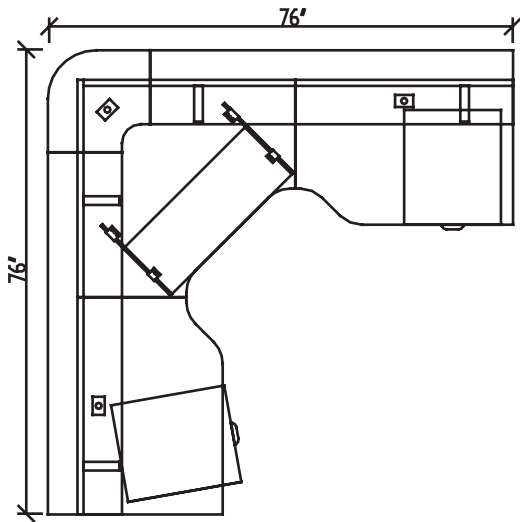

Reception series

Layout # 1

388-2436LC-CR-AGC	Left Connector - Cutback Right w/ Gallery Back
388-1836CM-CGGC	Gallery Corner Module
388-2436RC-CL-CGA	Right Connector - Cutback Left w/ Gallery Back
388-1627MPUF	Box/Box/File Mobile Pedestal

388-HPF	Box/File Hanging Pedestal
388-1260GT x 2	Gallery Top
388-17.517.5RCI	Radius Corner Insert
100-KD28	Keyboard Drawer

Please refer to www.heartwood.ca for current finish options available for this series.