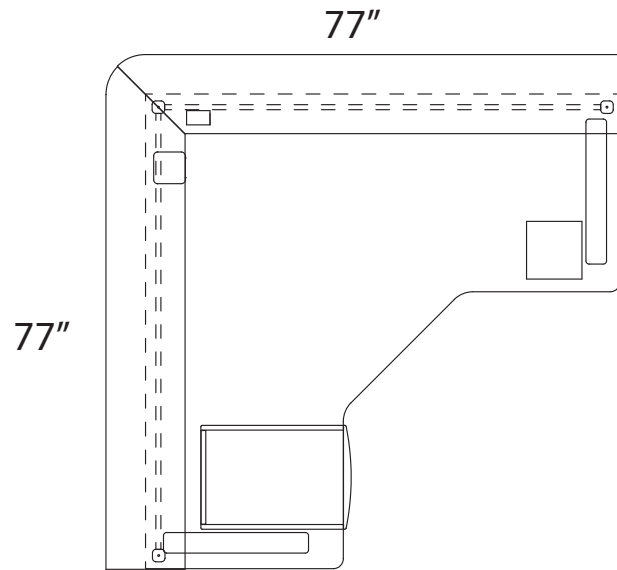

Reception series

Layout # 16

APO-E1-3072-7230CMLD

Corner Module Electric L Desk

OUT-12POST x 3

Post Packages

OUT-1272TBP x 2

12" Tack board Panels

OUT1-1272CTA-L

Corner Transaction Top - Left

OUT1-1272CTA-R

Corner Transaction Top - Right

100-MMPUF

Metal Mobile Pedestal

100-2-HCPU

Hanging CPU Holder