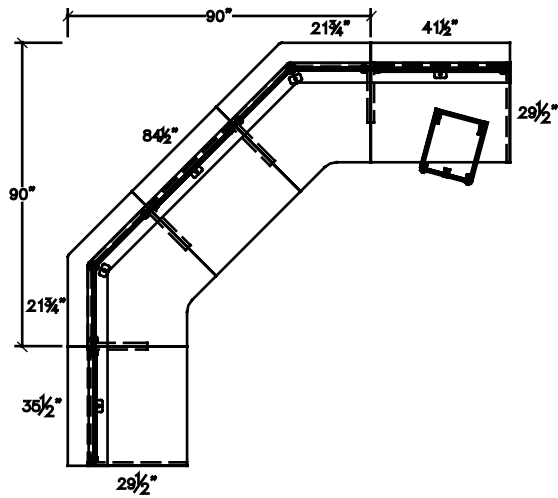

## Layout # 15

**388-3030NACW x 2** Neo-angle Corner Wedge

**388-3036CT-C** Connector Top

**388-3042CT-B** Connector Top

**388-3036CT-B** Connector Top

**388-1627MPUF** Box/Box/File Mobile Pedestal

**388-1230PYP-NAWPS-F x 2** Polycarbonate Neo-angle Wedge Panel Set with Filler

**OUT-1236PYP x 2** Polycarbonate Panel

**OUT-1242PYP** Polycarbonate Panel

**OUT1-1230NATAW x 2** Neo-angle Wedge Transaction Top

**OUT1-1236TA x 2** Transaction Top

**OUT1-1242TA** Transaction Top

**OUT-12POST x 12** Post Package