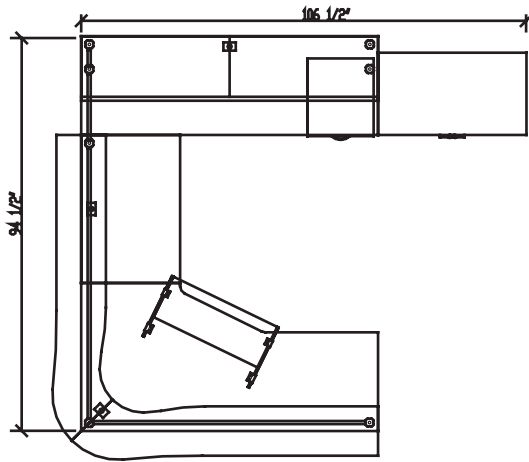

Outlines series

Layout #8

OUT2-1272SCTA-L	Shaped Corner Transaction Top - Left
OUT2-1272SCTA-R	Shaped Corner Transaction Top - Right
600-7236CM-B	Extended Corner Module - LT
600-2436BR	Bridge Return
600-2472CT-A	24" Connector Top
OUT2-7036CLF-20-AGD-FR	Tall Cabinet Over Lateral File with Aluminum Glazed Doors
OUT2-4172HHD-AGD-FR	Hutch with Aluminum Glass Doors
100-ARCHED x 5	Arched Handles

OUT-1272PYP x 2	12" Polycarbonate Panel
OUT-12POST x 3	Post Packages
OUT-1218PYP-F	12" Polycarbonate Panel with Filler
OUT-2472TBP	24" Tackboard Panel
OUT-12PYP-HFP	12" Hutch Filler Panel
600-19FPUFX	Freestanding Pedestal
100-KD28	Keyboard Drawer